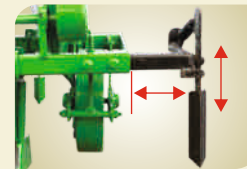

CAT II, 3 Point Hitch Geometry.

Optional Accessory: Side disc assembly to create bund for irrigation.

Seed Cum Fertilizer Drill

SCFD00 0114-ENG

Salient Features

Seed and Fertilizer Rate Adjustment Mechanism

Makes implement suitable for different seed rates and sizes.

Transparent Tubes for Seeds and Fertilizers

- Transparency allows easy inspection.
- The plastic cap enables effortless attachment and detachment of fertilizer tubes, making it easy to wash in case of clogging.

Adjustable Marker

Helps to maintain uniform row to row spacing.

Depth Adjusting Wheel

Makes the implement suitable for sowing variety of crops in different field conditions.

Spiked Ground Wheel

Spiked wheel makes it suitable for working in sticky soil.

Adjustable Row to Row Spacing

Makes implement suitable for a variety of crops and row spacing requirements.

Adjustable Spring Loaded Seed Covering Device

Rust-free Seed & Fertilizer Metering System

Use of aluminium and nylon parts make the metering system corrosion-resistant, thus increasing longevity.