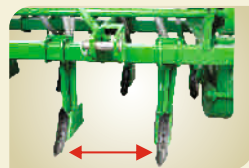

CAT II, 3 Point Hitch Geometry.

Optional Accessory: Side disc assembly to create bund for irrigation.

Seed Cum Fertilizer Drill

SCFD00 0114-ENG

Salient Features

Seed and Fertilizer Rate Adjustment Mechanism

Makes implement suitable for different seed rates and sizes.

Transparent Tubes for Seeds and Fertilizers

- Transparency allows easy inspection.
- The plastic cap enables effortless attachment and detachment of fertilizer tubes, making it easy to wash in case of clogging.

Adjustable Marker

Helps to maintain uniform row to row spacing.

Depth Adjusting Wheel

Makes the implement suitable for sowing variety of crops in different field conditions.

Spiked Ground Wheel

Spiked wheel makes it suitable for working in sticky soil.

Adjustable Row to Row Spacing

Makes implement suitable for a variety of crops and row spacing requirements.

Adjustable Spring Loaded Seed Covering Device

Rust-free Seed & Fertilizer Metering System

Use of aluminium and nylon parts make the metering system corrosion-resistant, thus increasing longevity.