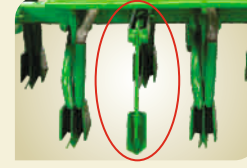

CAT II, 3 Point Hitch Geometry.

Optional Accessory: Side disc assembly to create bund for irrigation.

Seed Cum Fertilizer Drill

SCFD00 0114-ENG

Salient Features

Seed and Fertilizer Rate Adjustment Mechanism

Makes implement suitable for different seed rates and sizes.

Transparent Tubes for Seeds and Fertilizers

- Transparency allows easy inspection.
- The plastic cap enables effortless attachment and detachment of fertilizer tubes, making it easy to wash in case of clogging.

Adjustable Marker

Helps to maintain uniform row to row spacing.

Depth Adjusting Wheel

Makes the implement suitable for sowing variety of crops in different field conditions.

Spiked Ground Wheel

Spiked wheel makes it suitable for working in sticky soil.

Adjustable Row to Row Spacing

Makes implement suitable for a variety of crops and row spacing requirements.

Adjustable Spring Loaded Seed Covering Device

Rust-free Seed & Fertilizer Metering System

Use of aluminium and nylon parts make the metering system corrosion-resistant, thus increasing longevity.