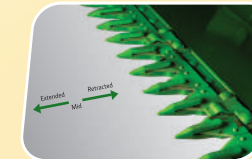

Adjustable Cutter Bar