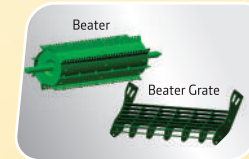

Combine Harvester Model W50 SynchroSmart is also available.

NEW Combine Harvester Model
W70 SynchroSmart™

SALIENT FEATURES

Posi Torque Drive

Self Cleaning Radiator

Light Weight Machine

Electrically Operated
Header Reel Speed Adjustment

6 Bat Reel

Beater and Beater Grate

Adjustable Cutter Bar

Tilt Steering and
Adjustable Operator Seat

Adjustable Floating
Drum Type Feeder House

Straw Management System[#]

Neutral start and
Park brake alert

[#]Optional accessory.