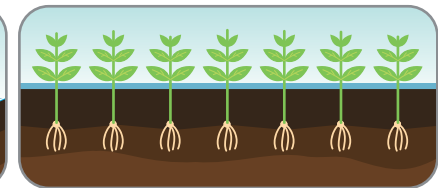

Specially designed for
John Deere 5000 series tractors

GREENSYSTEM™

Laser Leveler uses advanced technology for achieving precision land leveling to desired grade. Precision leveled field reduces consumption of water and irrigation time. Use of laser leveler restricts the growth of unwanted weeds and provides better crop yield.

Benefits

Land without precision leveling

Land with precision leveling

Uneven crop growth

Uniform & healthy crop growth

✓ Saves irrigation water upto 25%. ✓ Saves labor, fuel and electricity used for irrigation. ✓ Reduces weed growth. ✓ Increases farm productivity upto 15%.*